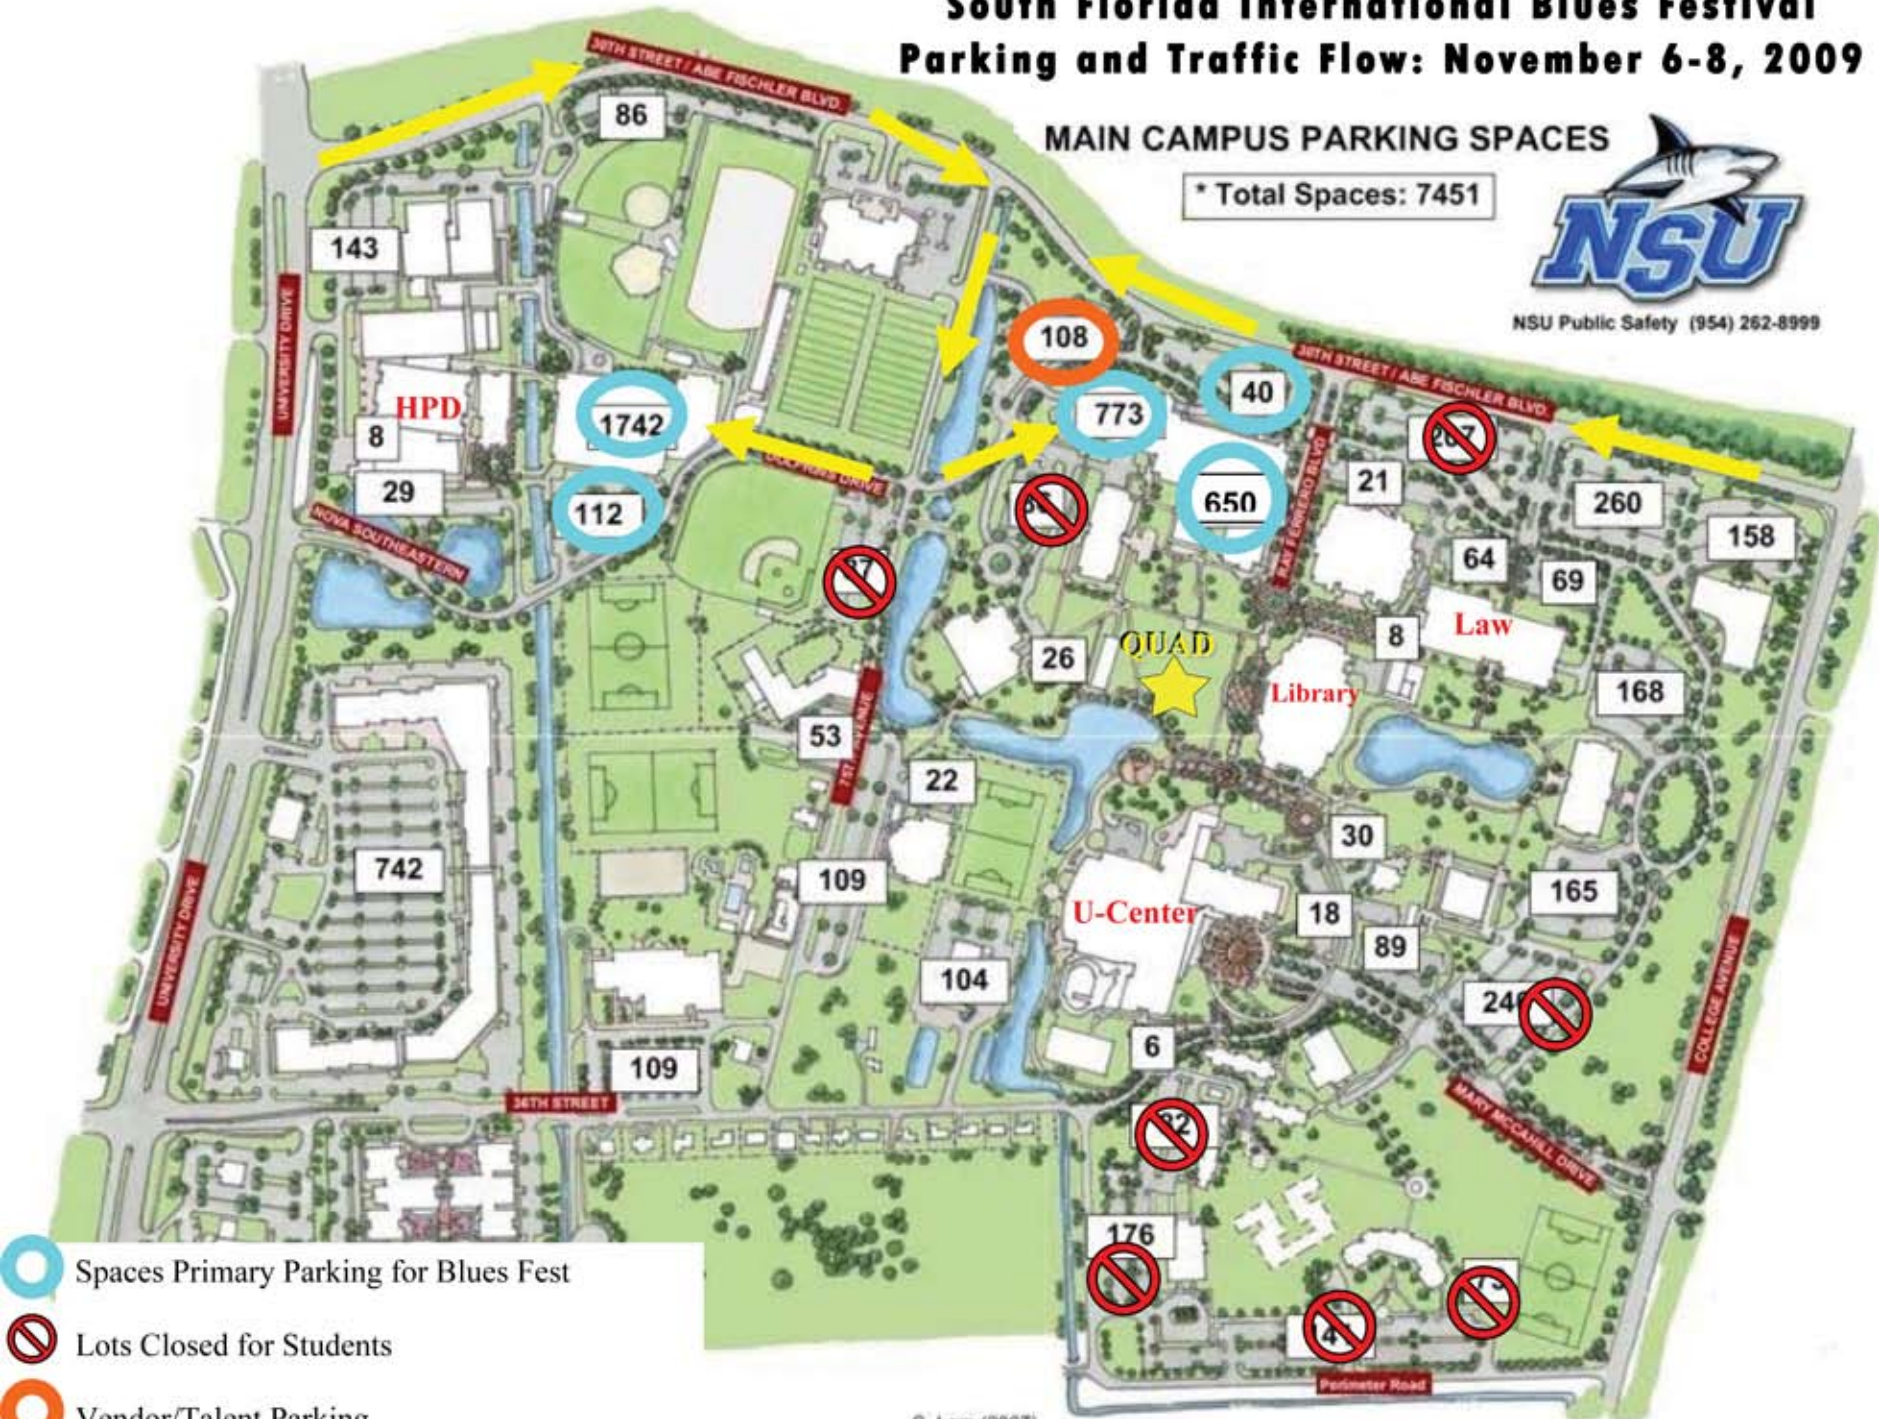

South Florida International Blues Festival Parking and Traffic Flow: November 6-8, 2009

MAIN CAMPUS PARKING SPACES

* Total Spaces: 7451

NSU Public Safety (954) 262-8999

-  Spaces Primary Parking for Blues Fest
-  Lots Closed for Students
-  Vendor/Talent Parking